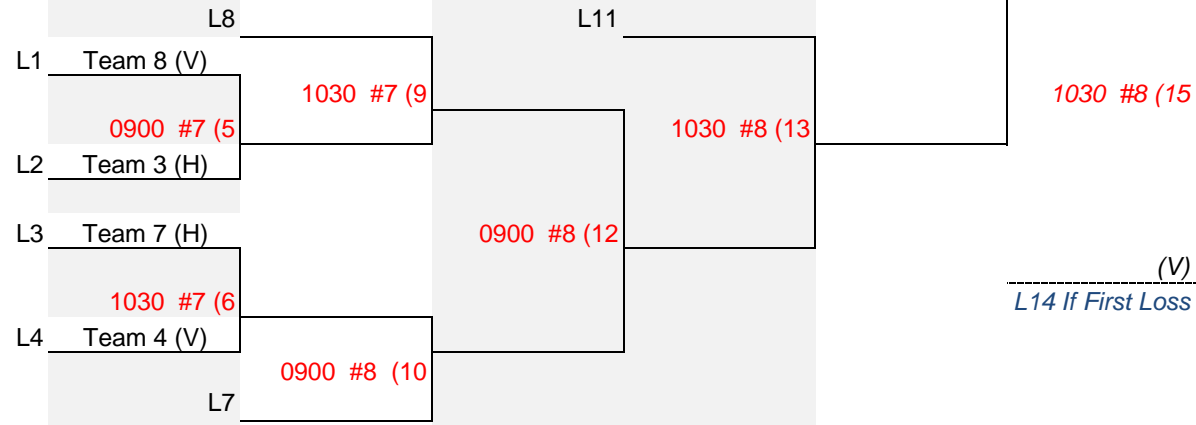

MSSL 2021 FALL TOURNAMENT

| ROUND | Play-in | 1 | 2 | 3 | 4 | 5 | 6 | 7 (if needed) |
|-------|---------|-----|------|------|------|---|------|---------------|
| DATE | 12-21 | 1-6 | 1-11 | 1-13 | 1-18 | | 1-20 | |

Winner's Bracket

NOTES
 1. Starting rank (#*) is from end-of-season standings.
 2. Lowest 2 teams play-in to tournament.
 3. Higher ranked team is Home team in all games, except possible game 15 where winner game 14 is home.

Loser's Bracket

L14 If First Loss