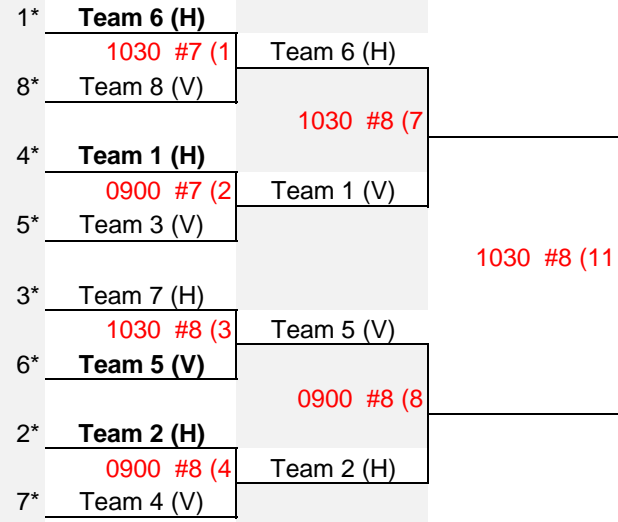

MSSL 2021 FALL TOURNAMENT

| ROUND | Play-in | 1 | 2 | 3 | 4 | 5 | 6 | 7 (if needed) |
|-------|---------|-----|------|------|------|---|------|---------------|
| DATE | 12-21 | 1-6 | 1-11 | 1-13 | 1-18 | | 1-20 | |

Winner's Bracket

NOTES
 1. Starting rank (#*) is from end-of-season standings.
 2. Lowest 2 teams play-in to tournament.
 3. Higher ranked team is Home team in all games, except possible game 15 where winner game 14 is home.

| RANK | TEAM # | NAME | MANAGER |
|------|--------|---------------------|-----------|
| 1 | 6 | Ducks On The Pond | O'Donnell |
| 2 | 2 | Cockroaches Too | Hellman |
| 3 | 7 | Sun City Barbarians | Envall |
| 4 | 1 | Baker's Dozen | Baker |
| 5 | 3 | Smokin' Aces | Rico |
| 6 | 5 | Team 5 | Braun |
| 7 | 4 | God's Warriors | Sennett |
| 8 | 8 | Jake's Rakes | Leavitt |

Loser's Bracket

L14 If First Loss