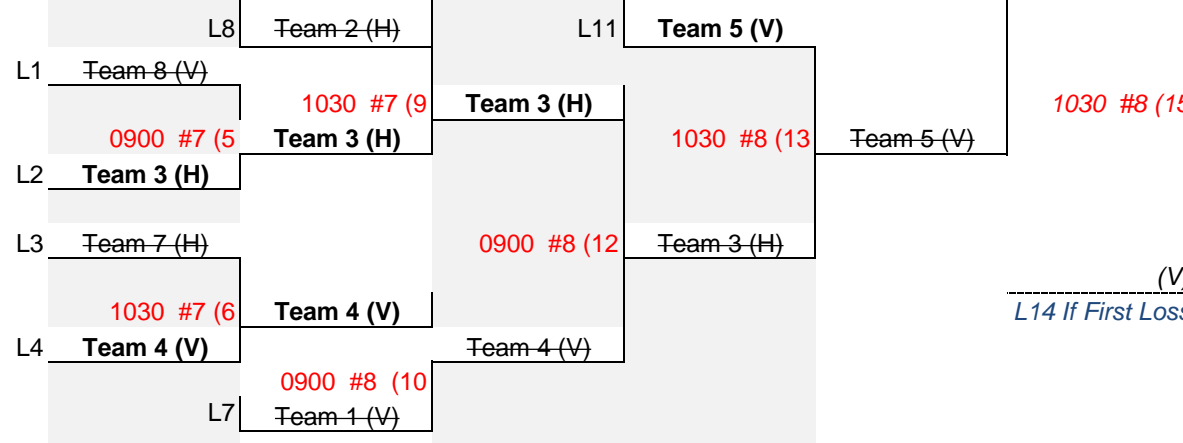

MSSL 2021 FALL TOURNAMENT

ROUND	Play-in	1	2	3	4	5	6	7 (if needed)
DATE	12-21	1-6	1-11	1-13	1-18		1-20	

Winner's Bracket

NOTES
 1. Starting rank (#*) is from end-of-season standings.
 2. Lowest 2 teams play-in to tournament.
 3. Higher ranked team is Home team in all games, except possible game 15 where winner game 14 is home.

RANK	TEAM #	NAME	MANAGER
1	6	Ducks On The Pond	O'Donnell
2	2	Cockroaches Too	Hellman
3	7	Sun City Barbarians	Envall
4	1	Baker's Dozen	Baker
5	3	Smokin' Aces	Rico
6	5	Team 5	Braun
7	4	God's Warriors	Sennett
8	8	Jake's Rakes	Leavitt

Loser's Bracket

(V)
 L14 If First Loss