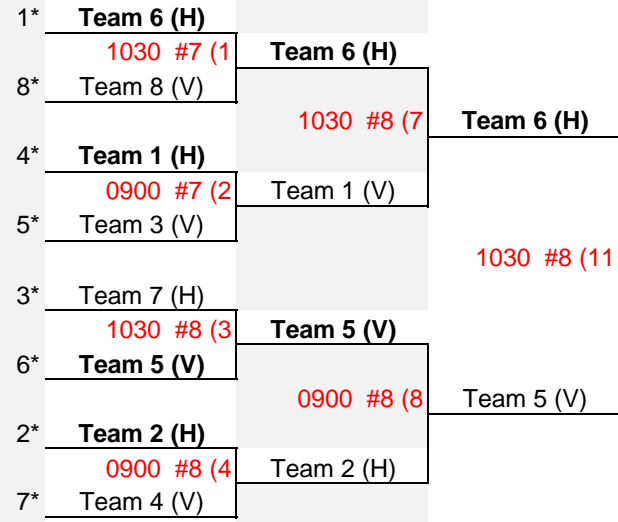

MSSL 2021 FALL TOURNAMENT

ROUND	Play-in	1	2	3	4	5	6	7 (if needed)
DATE	12-21	1-6	1-11	1-13	1-18		1-20	

Winner's Bracket

NOTES
 1. Starting rank (#*) is from end-of-season standings.
 2. Lowest 2 teams play-in to tournament.
 3. Higher ranked team is Home team in all games, except possible game 15 where winner game 14 is home.

RANK	TEAM #	NAME	MANAGER
1	6	Ducks On The Pond	O'Donnell
2	2	Cockroaches Too	Hellman
3	7	Sun City Barbarians	Envall
4	1	Baker's Dozen	Baker
5	3	Smokin' Aces	Rico
6	5	Team 5	Braun
7	4	God's Warriors	Sennett
8	8	Jake's Rakes	Leavitt

Loser's Bracket

(V)
 L14 If First Loss