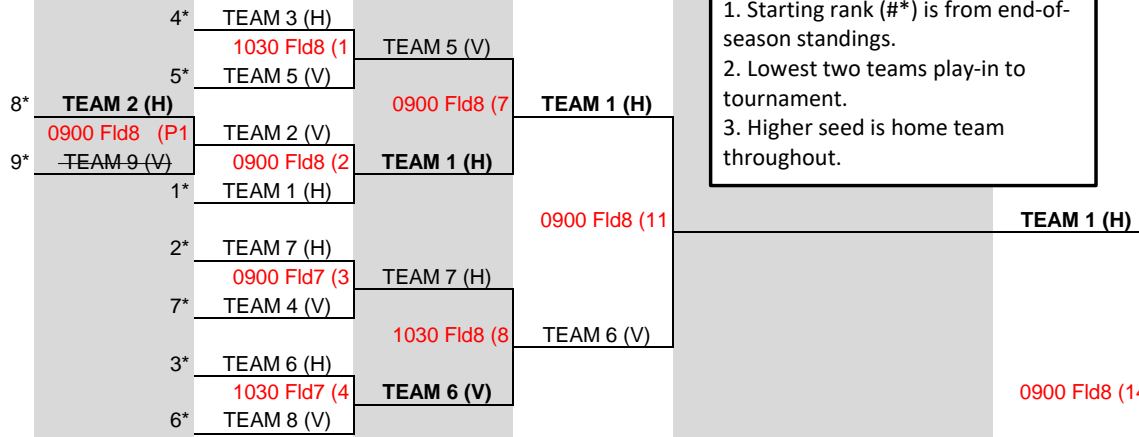

MSSL 2022 FALL TOURNAMENT

ROUND	Play-in	1	2	3	4	5	6	7 (if needed)
DATE	12/1	12/6	12/8	12/15	12/20		12/22	

Winner's Bracket

NOTES

- Starting rank (#*) is from end-of-season standings.
- Lowest two teams play-in to tournament.
- Higher seed is home team throughout.